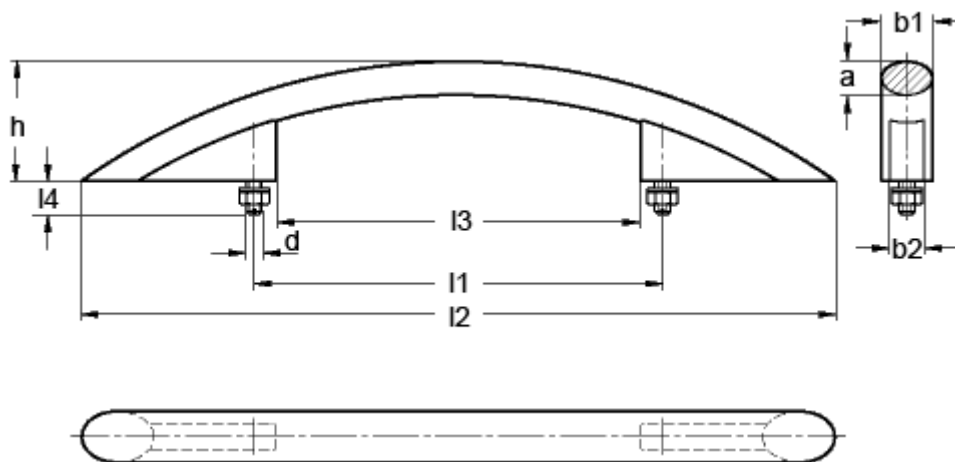

Article number: 2066526350SW

Description: E+G Arch handle GN 665-26-350 SW

Measures

a	= 17	l_4 approx. = 17
b1	= 26	
b2	= 14	
d	= M8	
h	= 69	
$l_1 \pm 0.2$	= 350	
l_2 approx.	= 526	
l_3	= 328	